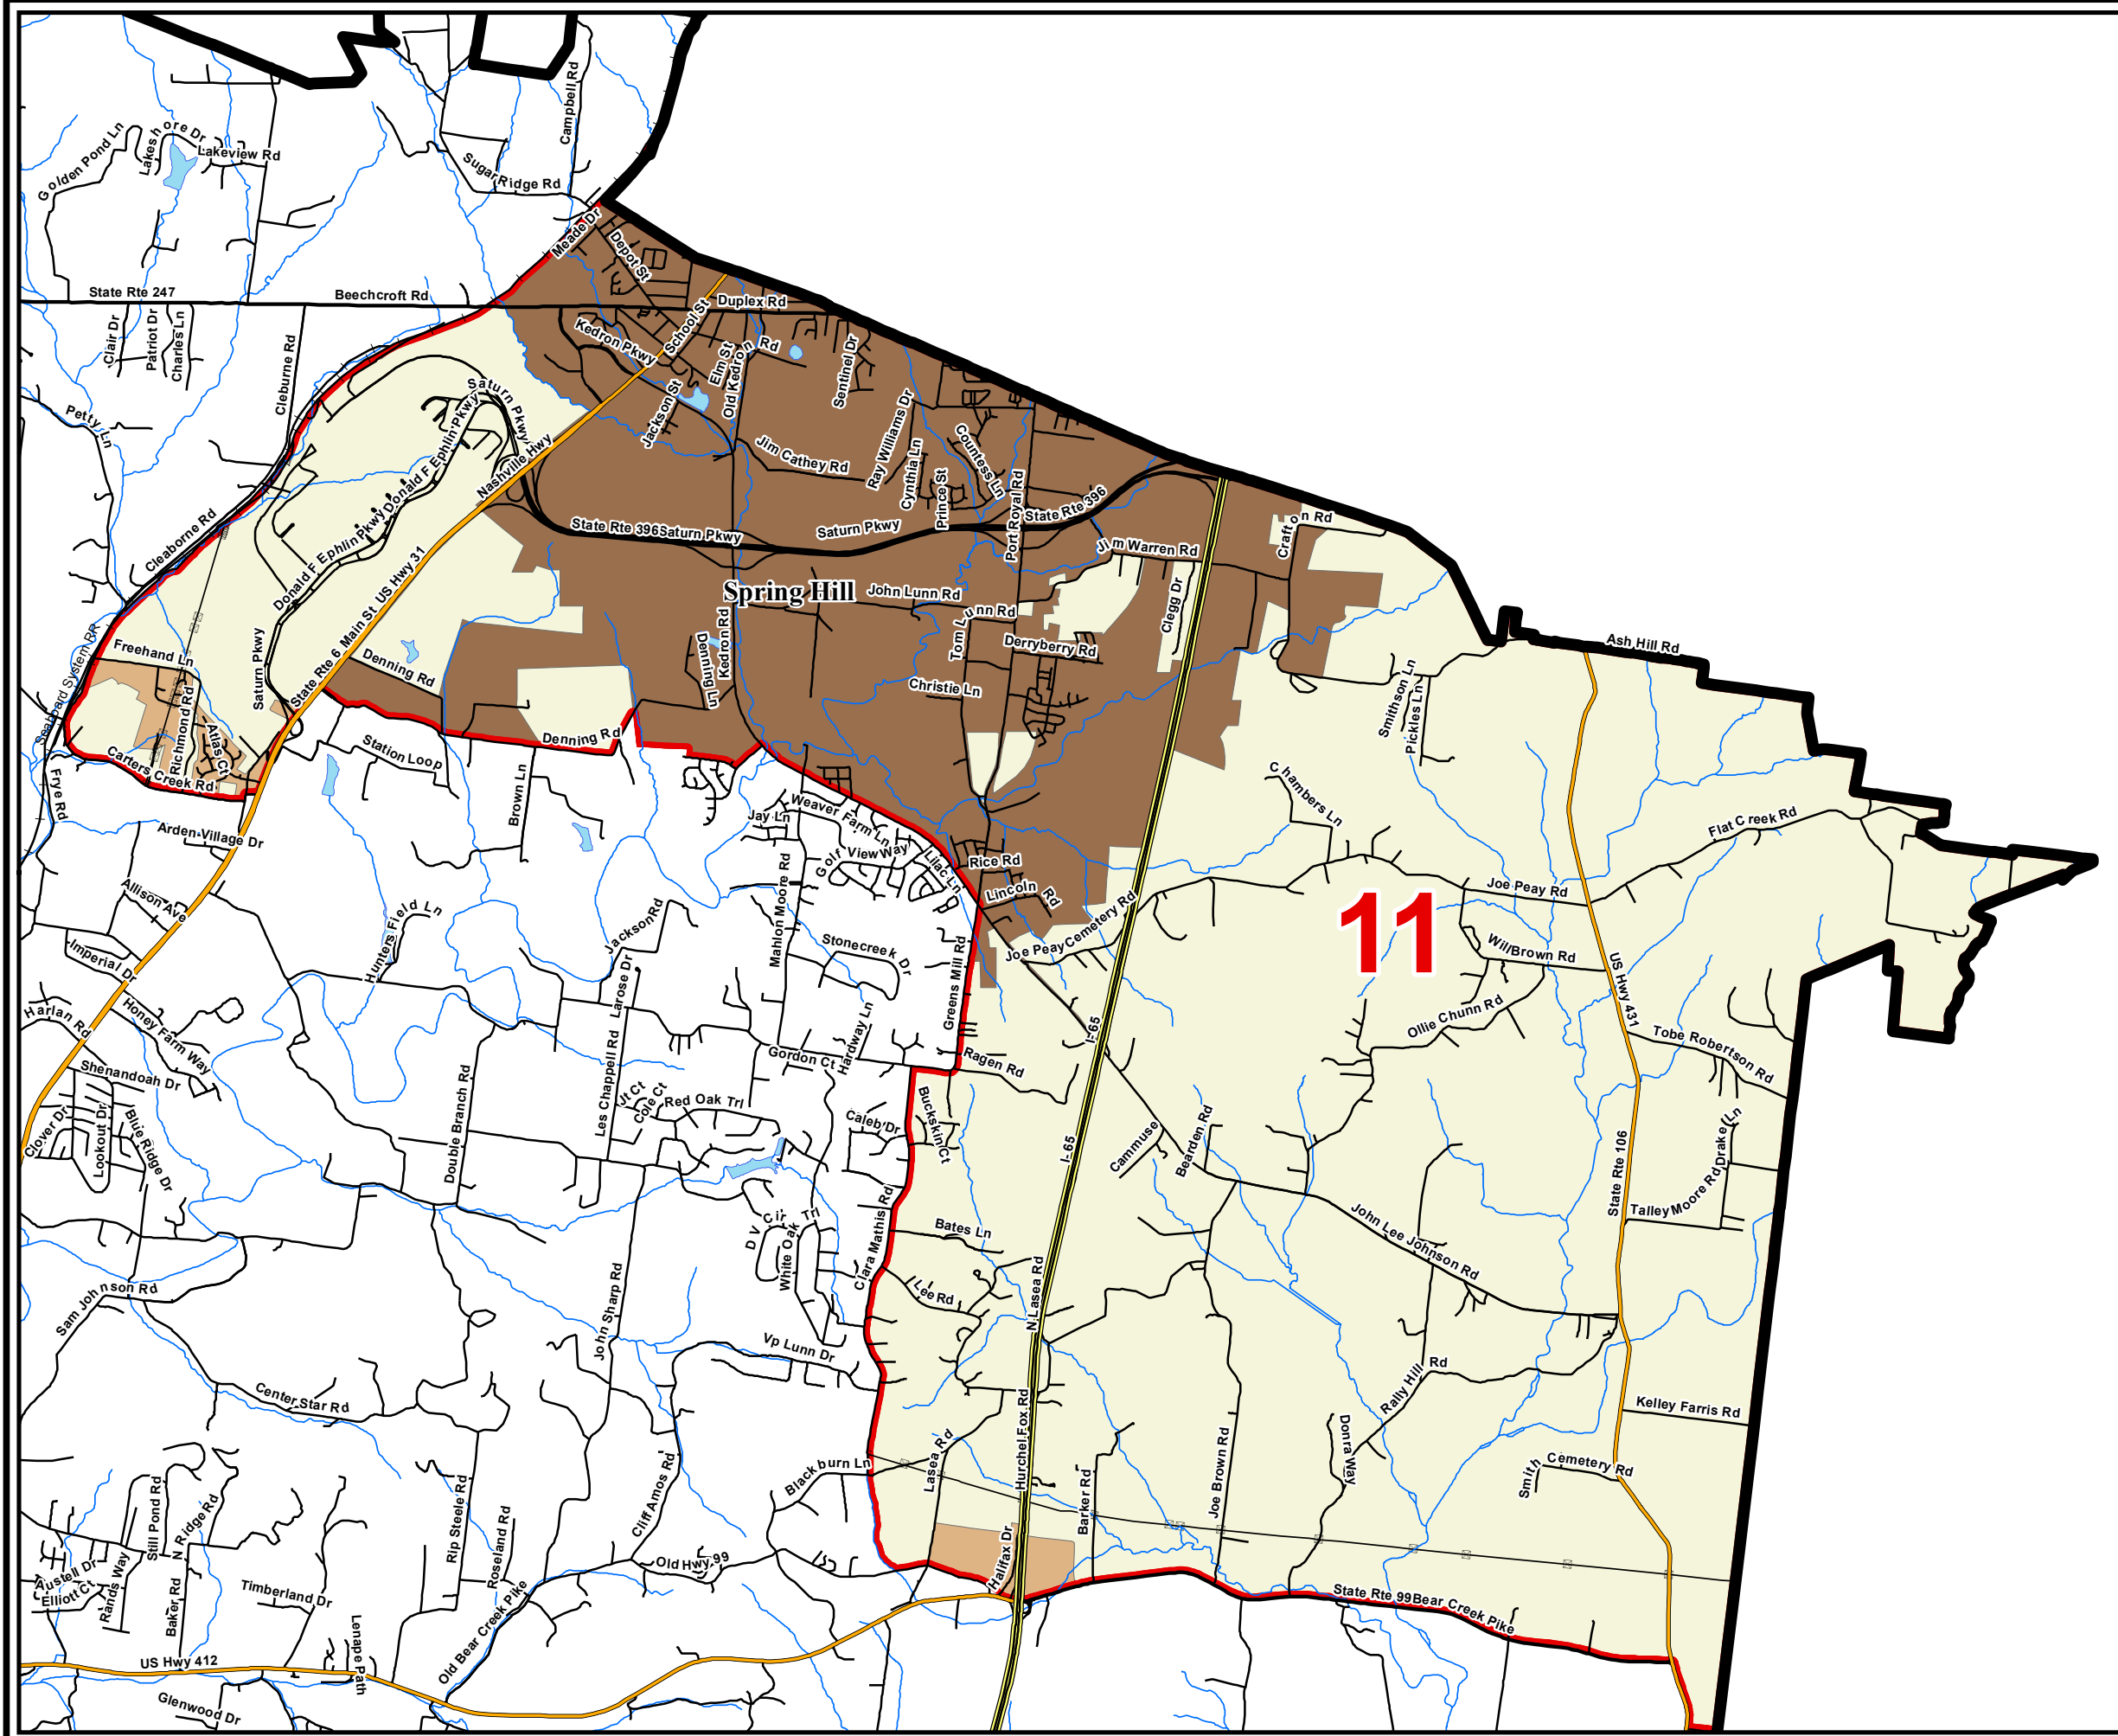

Maury County

County Commission District 11

- County Commission District
- Interstates
- U.S. Highway
- State Highway
- Local Roads
- Railroads
- Pipeline
- Powerline
- Creeks / Stream
- Lakes / Rivers
- Columbia
- Mount Pleasant
- Spring Hill
- County