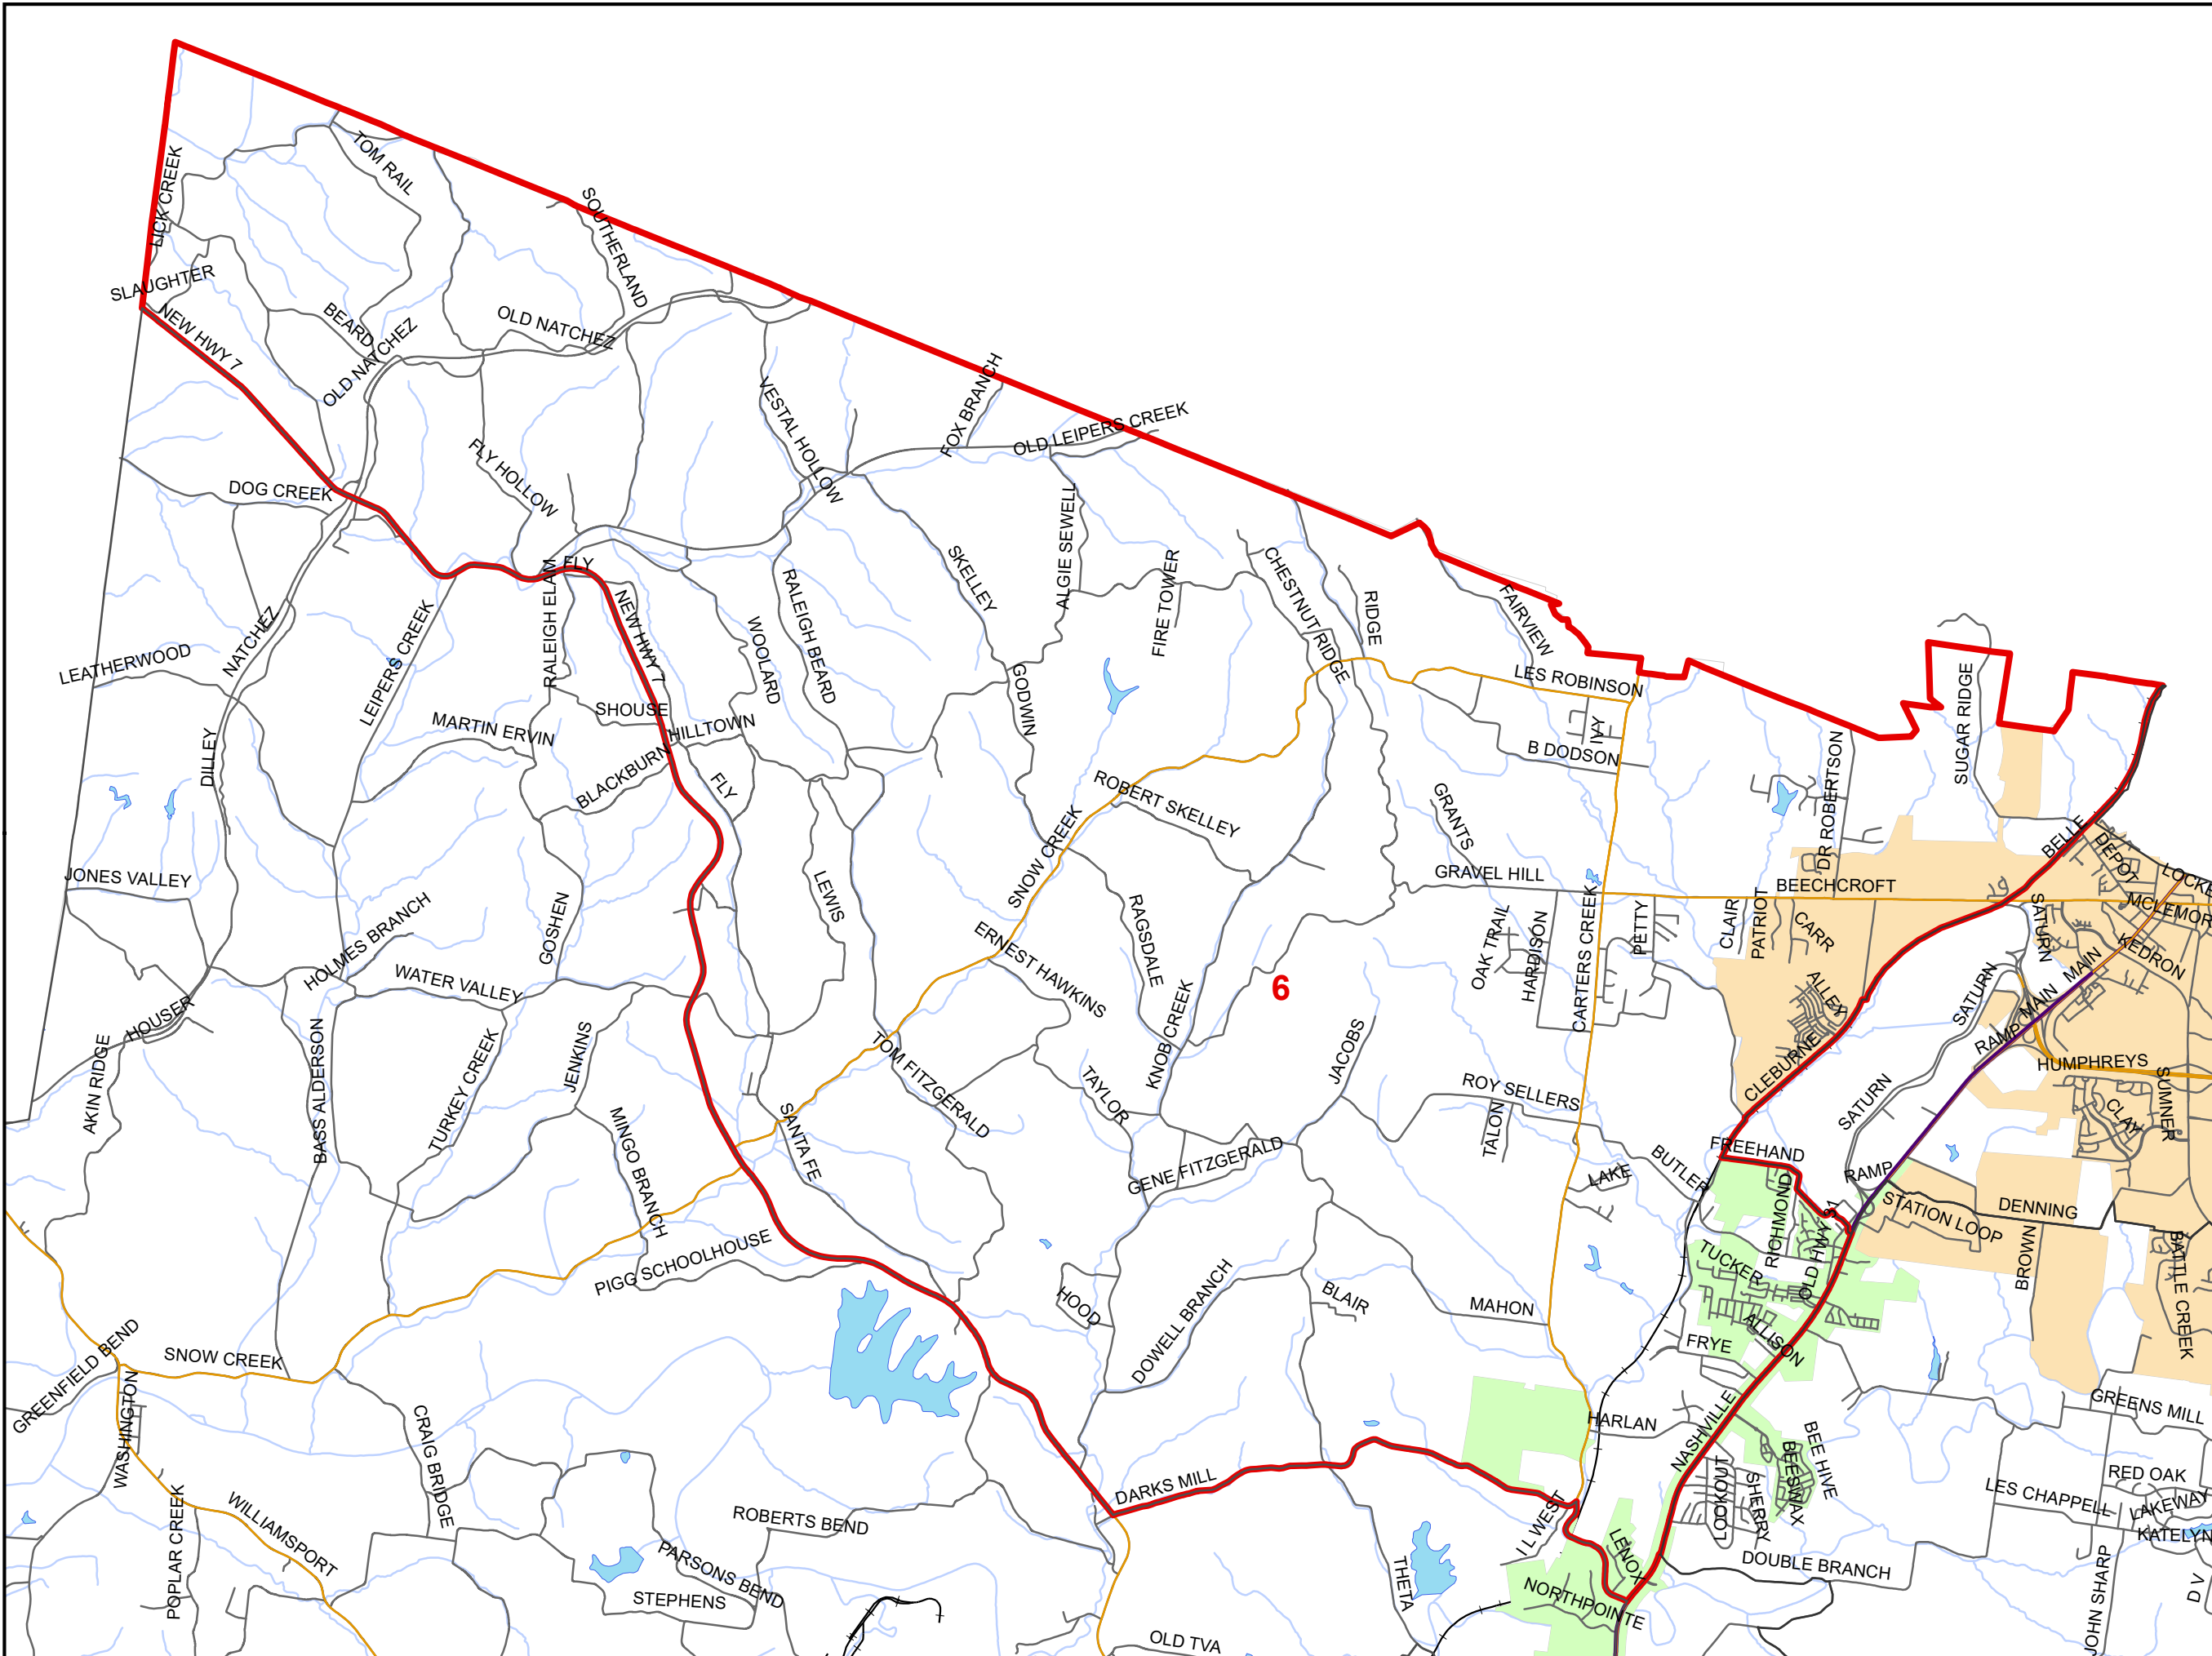

# Maury County

County Commission District 6

- MAURY
- Columbia
- Mount Pleasant
- Spring Hill
- Interstate
- U.S. Highway
- State Highway
- Roads
- RR\_MAURY
- Lakes & Ponds
- Rivers & Streams